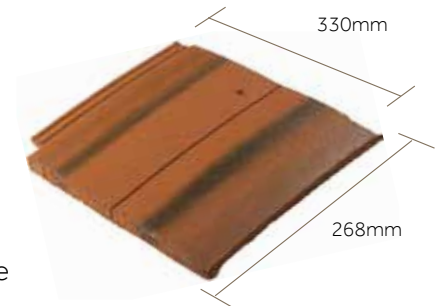

DuoPlain

Engineered for strength, ease of handling and ease of installation, it fulfils the three main demands of a modern roofing tile. Available in four popular colours.

KEY ADVANTAGES

- Two 'plain tile' segments give the appearance of a smaller format tile
- Quick and cost-effective to lay
- Four colour variations to match regional styles and materials

PRODUCT DATA

| | |
|--|---|
| Size (overall) | 268 x 330mm |
| Minimum Pitch | 25° |
| (The minimum pitch is based on a maximum rafter length of 10 metres. For rafter lengths greater than this, please contact Technical Services on +44 (0) 330 123 4585 | |
| Maximum Pitch (subject to fixing specification) | 90° |
| Minimum Headlap | 80mm |
| Maximum Headlap | 95mm |
| Minimum Gauge/Batten Spacing | 173mm |
| Maximum Gauge/Batten Spacing | 188mm |
| Hanging Length (approx.) | 245mm |
| Cover (all figures are net and do not allow for wastage) | |
| Linear cover of 1 tile | 300mm |
| Covering capacity | 17.7 tiles/m ² (at 188mm gauge) |
| Weight | 54kg/m ² (at 188mm gauge) |
| per pallet, including pallet (approx.) | 0.90 tonnes |
| per 1000 | 3.04 tonnes |
| Battens Required (at max. gauge approx) | 5.26m/m ² |
| Batten Size | |
| Rafter centres up to 450mm | 38 x 25mm |
| Rafter centres up to 600mm | 50 x 25mm |
| Nail Size for Tiles** | 45 x 3mm (A/A) or 45 x 3.35mm (S/S) |
| (Depending on fixing specification) | |
| Pallet Quantities | Tiles per pallet 288 / Tiles per pack 6 / Packs per pallet 48 |

*All weights nominal ** (A/A) Aluminium Alloy

11 Tuscan Red (Coated) 40 Rustic Brown (Coated) 77 Charcoal Grey (Coated) 78 Rustic Red (Coated)

FITTINGS & ACCESSORIES

VERGE

Ambi-Dry Verge

HIP PRODUCTS

Third Round Hip
Baby Ridge
Dry Hip
Rapid Hip