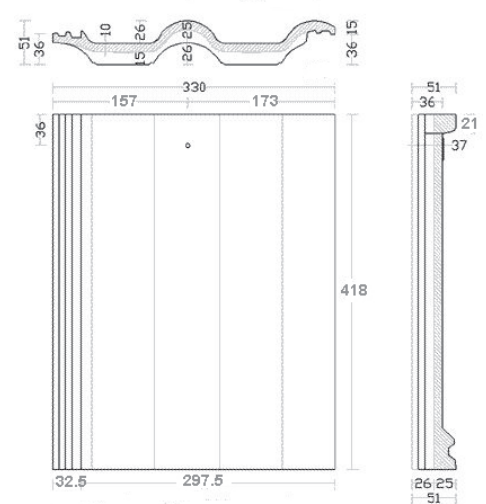

HIP PRODUCTS

Dry Hip (2.7m)	9046
Continuous Hip (5m)	9028
Third Round Hip/Ridge Junction	9521
Uni-Vent Rapid Ridge/Hip (10m)	9313
Uni-Vent Rapid Hip Support Tray (1.2m)	9069
Third Round Hip (without nail holes)	8122
Third Round Hip (with nail holes)	7411
Hip Iron	9258
Third Round Block-End Hip	7784
Mortar Bedded Fixing Kit	9314

VALLEY PRODUCTS

GRP 125 Valley (3m)	9595
Dry Valley (Low Profile) (3m)	9574
Universal Valley Trough Tile	7175

ABUTMENT PRODUCTS

Top Edge Abutment Ventilation Pack (3m)	9543

Wakaflex Rapid Flashing

Bonding Gutter (3m)	9578

RIDGE PRODUCTS

DryVent Ridge (2.7m)	9095
Uni-Vent Rapid Ridge/Hip (10m)	9313
Continuous Ridge (5m)	9304
Ridge Vent Terminal	7253
Ridge Vent Terminal Adaptor	9175
Flexible Pipe (100 to 100mm)	9172
Gas Flue Ridge Terminals	7241
Gas Flue Extension Adaptor	9143
Gas Flue Blanking Plates	9098
Half Round Ridge	8101
Half Round Ridge Block-End	7519
DryVent Monoridge (2.7m)	9082
Half Round Monoridge	7203
Half Round Block-End Monoridge LH	7266
Half Round Block-End Monoridge RH	7267
Dentil Slip	7172
Mortar Bedded Fixing Kit	9314
Ridge End Cap Half Round	9772

VENTILATION TILES

RedLine Vent Tile	9117
8.8k ThruVent Tile	7933
Flexible Pipe (100 to 100mm)	9172
Rapid Roof Vent	9125
Rapid Roof Vent Adaptor	9791

FIXING

Tile Clip	9288
Verge Clip LH	9297
Verge Clip RH	9121
Eaves Clip inc Nail	9287
Tile & Tile Clip Nail (680)	9333
Kro-Clip (50)	9142
Innofix Clip (500)	9822

BMI UK & Ireland
BMI House,
2 Pitfield, Kiln Farm,
Milton Keynes, MK11 3LW
+44 (0) 3705 601000

www.bmigroup.com/uk

We are committed to continuously enhancing and improving our product range. We reserve the right to change our product specifications. We reserve the right to correct any typographical or clerical error or omission. For the latest information contact customer service.