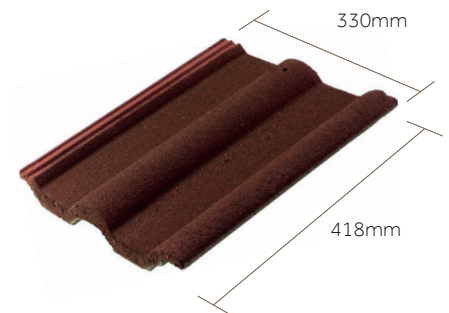

# 50 Double Roman

A classic interlocking concrete tile with a distinctive Roman profile. Featuring gentle rolls and subtle pans, 50 Double Roman is available in a wide range of colours to blend harmoniously with any environment. Available in nine through-coloured and granular shades.

## KEY ADVANTAGES

- Recreates look of classic clay Roman roof
- Nine colours to provide match with every regional roofing style
- Compatible with a wide range of fittings and accessories

## PRODUCT DATA

<b>Size</b> (overall)	418 x 330mm	
<b>Minimum Pitch and Headlap</b>		
Through coloured	17.5° at 100mm headlap / 22.5° at 75mm headlap	
Granular	22.5° at 100mm headlap / 30° at 75mm headlap	
<b>Maximum Pitch</b> (subject to fixing specification)	90°	
<b>Maximum Headlap</b>	125mm	
<b>Minimum Gauge/Batten Spacing</b>	293mm	
<b>Maximum Gauge/Batten Spacing</b>		
Through coloured	below 22.5° at 318mm / 22.5° and over 343mm	
Granular	below 30° at 318mm / 30° and over 343mm	
<b>Hanging Length</b> (approx.)	397mm	
<b>Cover</b> (all figures are net and do not allow for wastage)		
Linear cover of 1 tile	300mm	
Covering capacity	10.5 tiles/m <sup>2</sup> at 318mm gauge / 9.7m <sup>2</sup> at 343mm gauge	
<b>Weight</b> (at max. gauge approx.)*	44kg/m <sup>2</sup> at 318mm gauge / 41kg/m <sup>2</sup> at 343mm gauge	
per pallet, including pallet (approx.)	1.11 tonnes	
per 1000	4.19 tonnes	
<b>Battens Required</b> (at max. gauge)	2.92m/m <sup>2</sup>	
<b>Batten Size</b>		
Rafter centres up to 450mm	38 x 25mm	
Rafter centres up to 600mm	50 x 25mm	
<b>Fixing Clips</b>	Eaves, Verge & Tile Clips	
<b>Nail Size for Tiles**</b>	60 x 3.35mm (A/A)	
<b>Pallet Quantities</b>	Tiles per pallet 252 / Tiles per pack 42 / Packs per pallet 6	