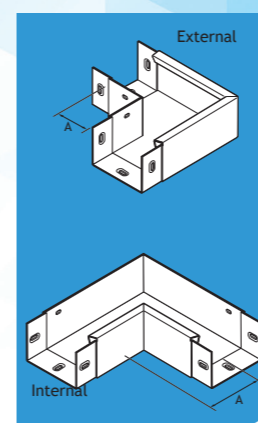

Top Straps

Note: Gutters and fittings are supplied with top straps included. The codes in this table are for additional items, ordered as extras

Gutter Size	A	Product Code
100 x 75	25	GXJ1/TS/PPC
125 x 100	25	GXJ2/TS/PPC
150 x 100	25	GXJ3/TS/PPC
180 x 125	25	GXJ4/TS/PPC
200 x 150	25	GXJ5/TS/PPC

Union Clips

Gutter Size	A	Product Code
100 x 75	76	GXJ1/UCA/PPC
125 x 100	76	GXJ2/UCA/PPC
150 x 100	76	GXJ3/UCA/PPC
180 x 125	76	GXJ4/UCA/PPC
200 x 150	76	GXJ5/UCA/PPC

Stop-Ends - Internal

Note: Stop-Ends are supplied complete with fixings

Gutter Size	Type	A	Product Code
100 x 75	Left Hand	40	GXJ1/SELHA/PPC
125 x 100	Left Hand	40	GXJ2/SELHA/PPC
150 x 100	Left Hand	40	GXJ3/SELHA/PPC
180 x 125	Left Hand	40	GXJ4/SELHA/PPC
200 x 150	Left Hand	40	GXJ5/SELHA/PPC
100 x 75	Right Hand	40	GXJ1/SERHA/PPC
125 x 100	Right Hand	40	GXJ2/SERHA/PPC
150 x 100	Right Hand	40	GXJ3/SERHA/PPC
180 x 125	Right Hand	40	GXJ4/SERHA/PPC
200 x 150	Right Hand	40	GXJ5/SERHA/PPC

90° Angles

Note: Angles are supplied complete with top strap and fixings

Gutter Size	Type	A	Product Code
100 x 75	External	100	GXJ1/EA90A/PPC
125 x 100	External	100	GXJ2/EA90A/PPC
150 x 100	External	100	GXJ3/EA90A/PPC
180 x 125	External	100	GXJ4/EA90A/PPC
200 x 150	External	100	GXJ5/EA90A/PPC
100 x 75	Internal	100	GXJ1/IA90A/PPC
125 x 100	Internal	100	GXJ2/IA90A/PPC
150 x 100	Internal	100	GXJ3/IA90A/PPC
180 x 125	Internal	100	GXJ4/IA90A/PPC
200 x 150	Internal	100	GXJ5/IA90A/PPC